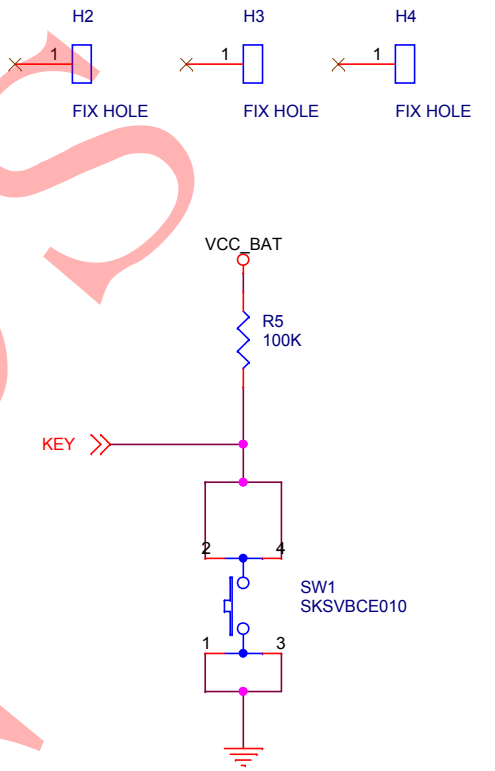

Title		
MOOV NOW	CC2640	
Size	Document Number	Rev
A4	001	1.0
Date:	Thursday, July 23, 2015	Sheet 1 of 6

Title		
MOOV NOW SENSORS		
Size	Document Number	Rev
A4	002	1.0
Date:	Thursday, July 23, 2015	Sheet 2 of 6