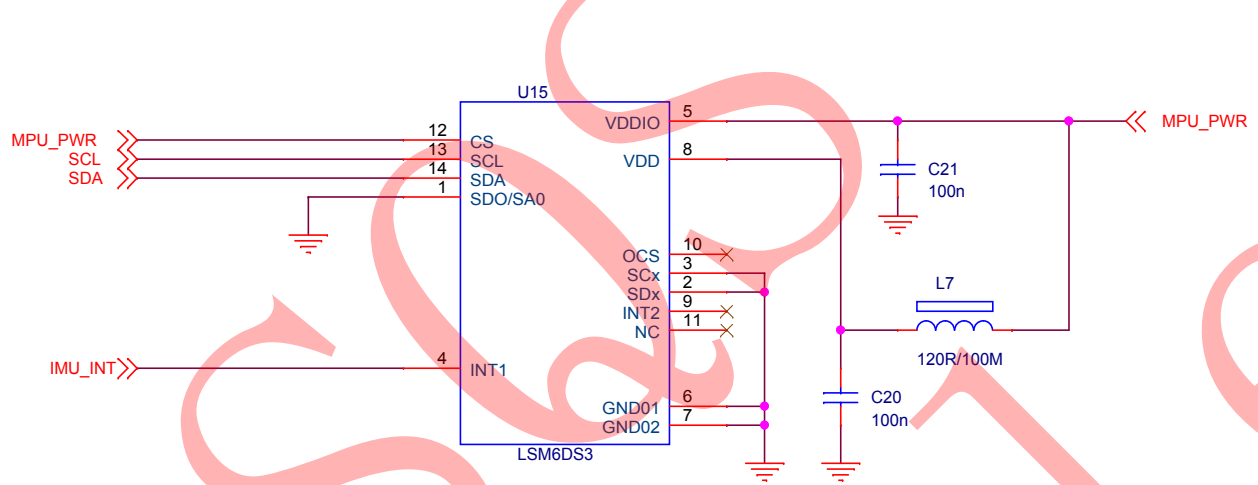

Title		
MOOV NOW	CC2640	
Size	Document Number	Rev
A4	001	1.0
Date:	Thursday, July 23, 2015	Sheet 1 of 6

Title		
MOOV NOW SENSORS		
Size	Document Number	Rev
A4	002	1.0
Date:	Thursday, July 23, 2015	Sheet 2 of 6