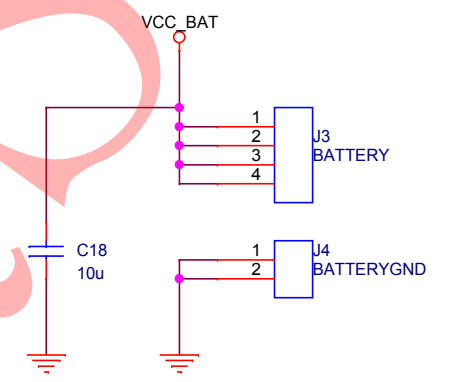

Title		
MOOV NOW	CC2640	
Size	Document Number	Rev
A4	001	1.0
Date:	Thursday, July 23, 2015	Sheet 1 of 6

Title		
MOOV NOW SENSORS		
Size	Document Number	Rev
A4	002	1.0
Date:	Thursday, July 23, 2015	Sheet 2 of 6